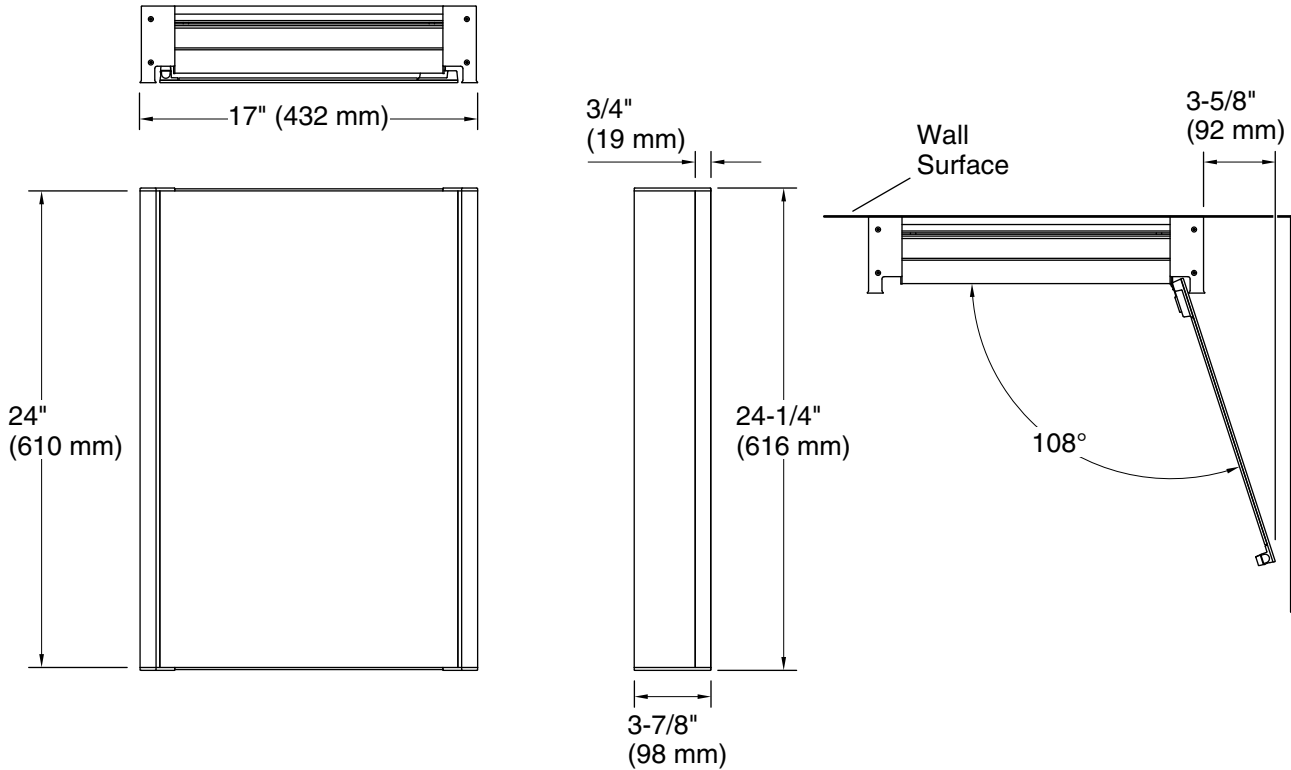

Required Electrical Service

One circuit required, protected with Class A Ground-Fault Circuit-Interrupter (GFCI). Outside North America, this device may be known as a Residual Current Device (RCD).

Lights: 120 V, 5 A, 60 Hz

Technical Information

All product dimensions are nominal.

Electrical component LED: 120 V, 5 A, 60 Hz 1200 Lumens,
rating: 3000K

Notes

Install this product according to the installation instructions.